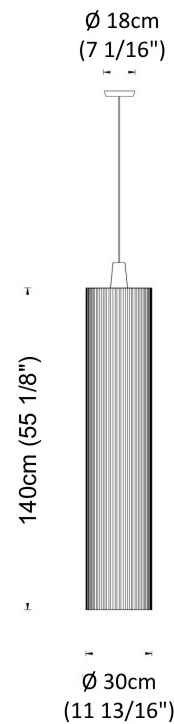

PROJECT
TYPE
SPECIFIER
QUANTITY
DATE

SWING SUSPENSION

D51008- : D51008-CHR-GRN

base number

1. To build a product code in our configurator select the specify button on the base model # product page
2. To build a manual product code on this datasheet choose from the options listed below in blue font and add the suffix to the base model #

GENERAL

Series: Swing
Partner: Fambuena
Division: Design
Installation: Suspension
Product Type: Pendant
Mounting Location: Ceiling
Light Distribution: Direct

PHYSICAL

Shape: Cylinder
Diameter (mm): 300
Diameter (in): 11 ¹³/₁₆
Height (mm): 1400
Height (in): 55 ¹/₈
Fixture Material: Cotton / Metal
Primary Material: Fabric
Cable Details: Cable Length 200cm / 79"

ELECTRICAL

Lamp Type: LED Retrofit
Total Output Wattage (W): 20
Driver Included: No

LED

OPTICAL

RATINGS AND CERTIFICATIONS

Certified By: CSA Certified to UL and CSA Standards